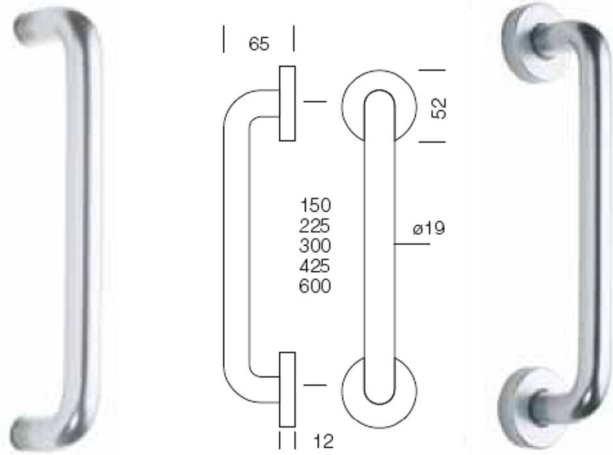

HOPPE Aluminium Straight Pull Handles ("D" Handles)

- Available in the following variants,
- 19mm, 20mm & 22MM Diameters.
- 150mm, 225mm, 300mm & 425mm centres.
- Concealed Fix, Bolt Fix & Back-to Back Fix.
- Finishes : SAA

Pull Handles on Rose of 400mm centres or greater Satisfy the requirements of BS8300 and Approved Document "M" of the Building Regulations