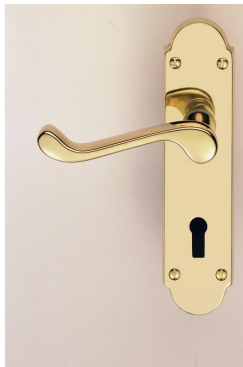

**Dimensions :** Backplate 185mm x 42mm

**Finishes**

- Polished Brass
- Polished Chrome
- Satin Chrome

**EUROLINE COLLECTION LILLA**

**Lilla Suite Handles**

- EL31 Lever Lock
- EL32 Lever Latch
- EL33 Lever Bathroom
- EL31U Lever Lock (Oval 48.5mm Centres)
- EL31Y Lever Lock (Euro 47.5mm Centres)

**Dimensions :** Backplate 185mm x 42mm

**Finishes**

- Polished Brass
- Polished Chrome
- Satin Chrome

**EUROLINE COLLECTION ASTRO**

**Astro Suite Handles**

- EL21 Lever Lock
- EL22 Lever Latch
- EL23 Lever Bathroom

EL21Y Lever Lock (Euro 47.5mm Centres)

**Dimensions :** Backplate 185mm x 42mm

**Finishes**

- Polished Brass
- Polished Chrome

**STERLING COLLECTION MADRID**

**Madrid Suite Handles**

- DL190 Lever Lock
- DL191 Lever Latch
- DL192 Lever Bathroom

**Dimensions :** Backplate 180mm x 45mm

**Finishes**

- Polished Brass
- Polished Chrome
- Satin Chrome
- Florentine Bronze

**OAKLEY SUITE**

**Oakley Suite Handles**

- DL168 Lever Lock
- DL167 Lever Latch
- DL168WC Lever Bathroom
- DL168U Lever Lock (Oval 48.5mm Centres)
- DL168Y Lever Lock (Euro 47.5mm Centres)