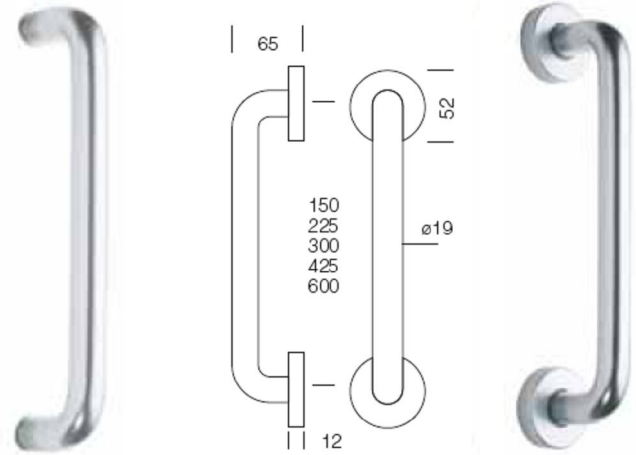

Pull Handles on Rose of 400mm centres or greater Satisfy the requirements of BS8300 and Approved Document "M" of the Building Regulations

**HOPPE Brass Straight Pull Handles ("D" Handles)**

- Available in the following variants,
- 19mm Diameter.
- 150mm, 225mm, 300mm, 425mm and 600mm centres.
- Concealed Fix, Bolt Fix & Back-to Back Fix.
- Finishes : PB , CP , SCP & Brass PVD.

- Available in the following variants,
- 19mm & 22MM Diameters.
- 150mm, 225mm, 300mm, 425mm & 600mm centres.
- Concealed Fix, Bolt Fix & Back-to Back Fix.
- Concealed fix in 6mm or 8mm Deep Rose.
- Finishes : SSS or PSS

Pull Handles on Rose of 400mm centres or greater Satisfy the requirements of BS8300 and Approved Document "M" of the Building Regulations

**HOPPE Aluminium Straight Pull Handles ("D" Handles)**

- Available in the following variants,
- 19mm, 20mm & 22MM Diameters.
- 150mm, 225mm, 300mm & 425mm centres.
- Concealed Fix, Bolt Fix & Back-to Back Fix.
- Finishes : SAA

Pull Handles on Rose of 400mm centres or greater Satisfy the requirements of BS8300 and Approved Document "M" of the Building Regulations

**HOPPE Aluminium Straight Pull Handles ("D" Handles)**

- Available in the following variants,
- 19mm & 22MM Diameters.
- 150mm, 225mm, 300mm, 425mm & 600mm centres.
- Concealed Fix, Bolt Fix & Back-to Back Fix.
- Finishes : SAA