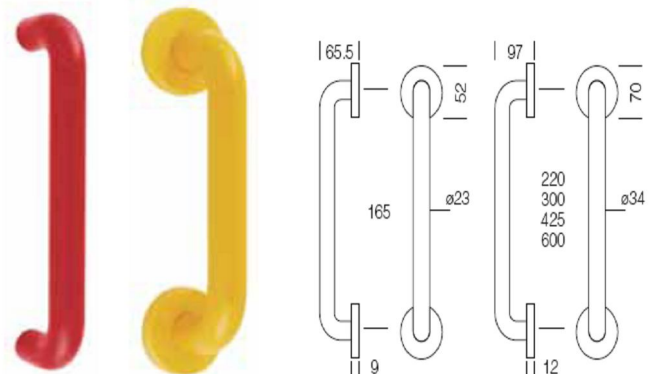

HOPPE Nylon Straight Pull Handles ("D" Handles)

- Available in the following variants,
- 23mm Diameter only, 160mm centres.
- 34mm Diameter , 220mm, 300mm centres.
- Concealed Fix, Bolt Fix & Back-to Back Fix.
- Finishes : 11 RAL Colours.

Pull Handles on Rose of 400mm centres or greater Satisfy the requirements of BS8300 and Approved Document "M" of the Building Regulations