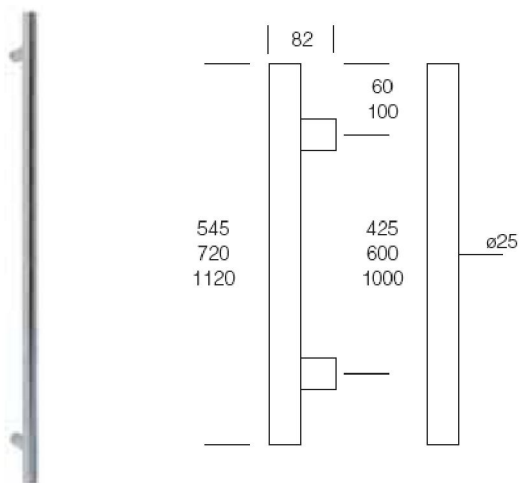

**Dimensions** : Rose:51mm Dia 10mm Thick

Projection : 65mm

Lever Length : 125mm

**Finishes**

Polished Brass

Polished Chrome

Satin Chrome

APOLLO

**Apollo Lever on Rose Handles**

AQ3 Apollo Levers

**Dimensions** : Rose:51mm Dia 10mm Thick

Projection : 64mm

Lever Length : 118mm

**Finishes**

Polished Brass

Polished Chrome

**AA3 Key Profile Escutcheon**

**Dimensions** : Rose:50mm Dia

**Finishes**

Polished Brass

Polished Chrome

Satin Chrome

TURN & RELEASE

**AA12 Turn & Release**

AQ11 Turn & Release With Indicator

**Finishes**

Polished Brass

Polished Chrome

Satin Chrome

**ARRONE AR3617 Grade 316 Stainless Steel T Bar Pull Handles**

- Available in the following variants.
- 19mm, 25 & 32mm Diameter.
- 225mm, 300mm centres.
- Bolt Fix & Back to Back Fix.
- Finishes SSS or PSS.