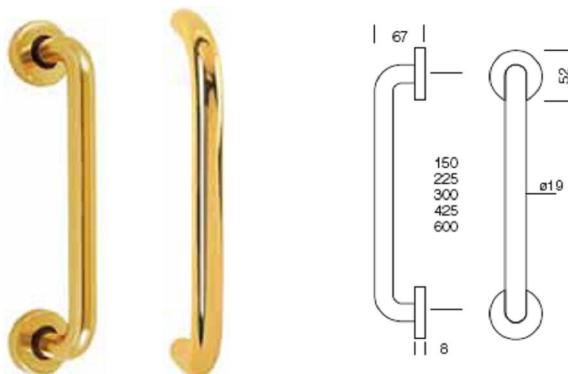

CONCEALED FIX OVAL ESCUTCHEON

**AA2 Oval Profile Escutcheon**

**Dimensions** : Rose:50mm Dia

**Finishes**

Polished Brass

Polished Chrome

Satin Chrome

CONCEALED FIX KEY ESCUTCHEON

**AA3 Key Profile Escutcheon**

**Dimensions** : Rose:50mm Dia

**Finishes**

Polished Brass

Polished Chrome

Satin Chrome

TURN & RELEASE

**AA12 Turn & Release**

AQ11 Turn & Release With Indicator

**Finishes**

Polished Brass

Polished Chrome

Satin Chrome

**ARRONE AR3617 Grade 316 Stainless Steel T Bar Pull Handles**

- Available in the following variants.
- 19mm, 25 & 32mm Diameter.
- 225mm, 300mm centres.
- Bolt Fix & Back to Back Fix.
- Finishes SSS or PSS.

Pull Handles on Rose of 400mm centres or greater Satisfy the requirements of BS8300 and Approved Document "M" of the Building Regulations

**HOPPE Brass Straight Pull Handles ("D" Handles)**

- Available in the following variants,
- 19mm Diameter.
- 150mm, 225mm, 300mm, 425mm and 600mm centres.
- Concealed Fix, Bolt Fix & Back-to Back Fix.
- Finishes : PB , CP , SCP & Brass PVD.