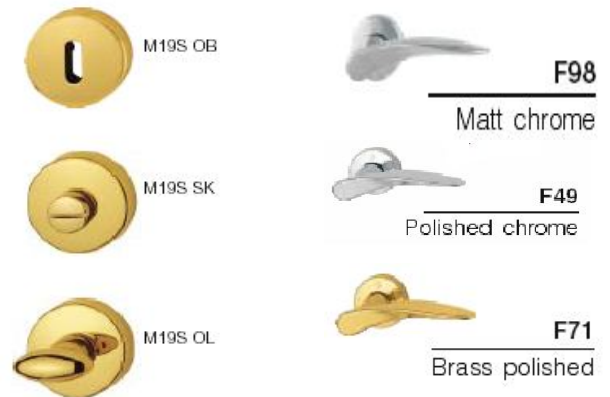

**Accessories**

Escutcheons , Standard , Oval & Euro  
Bathroom Indicator & Turn

**Bergen**

**Bergen**

Lever On Rose (Sprung)

**Features**

- Supplied with wood screws & bolt through fixings.
- Sprung furniture.
- Suitable for interior doors.
- Supplied with Hoppe 100mm profile spindle.
- Suitable for door thickness up to 50mm.

**Accessories**

Escutcheons , Standard , Oval & Euro  
Bathroom Indicator & Turn

**Phoenix**

M19S OB

M19S SK

M19S OL

F77-R/F52-R

Brass-coloured,  
polished/satin - Resista®

F71/F72

Brass polished/brushed

F49/F98

Polished chrome/  
matt chrome

**Phoenix**

Lever On Rose (Sprung)

**Features**

- Supplied with wood screws fixings.
- Sprung furniture.
- Suitable for interior doors.
- Supplied with Hoppe 100mm profile spindle.
- Suitable for door thickness up to 54mm.

**Accessories**

Escutcheons , Standard , Oval & Euro  
Bathroom Indicator & Turn

**Atlanta**

**Ródos**

**Atlanta**

**Rodos**

Lever On Rose (Sprung)

Lever On Rose (Sprung)