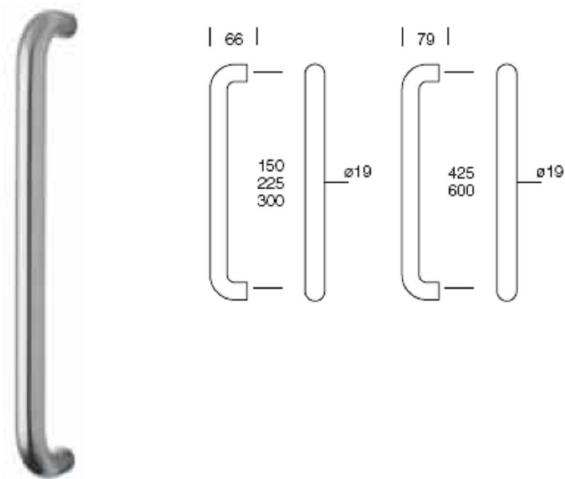

ARRONE AR3616 Grade 316 Stainless Pull Handles ('D' Handles)

- Available in the following variants,
- 19mm & 22MM Diameters.
- 150mm, 225mm, 300mm, 425mm & 600mm centres.
- Concealed Fix, Bolt Fix & Back-to Back Fix.
- Concealed fix in 6mm or 8mm Deep Rose.
- Finishes : SSS or PSS

Pull Handles on Rose of 400mm centres or greater Satisfy the requirements of BS8300 and Approved Document "M" of the Building Regulations